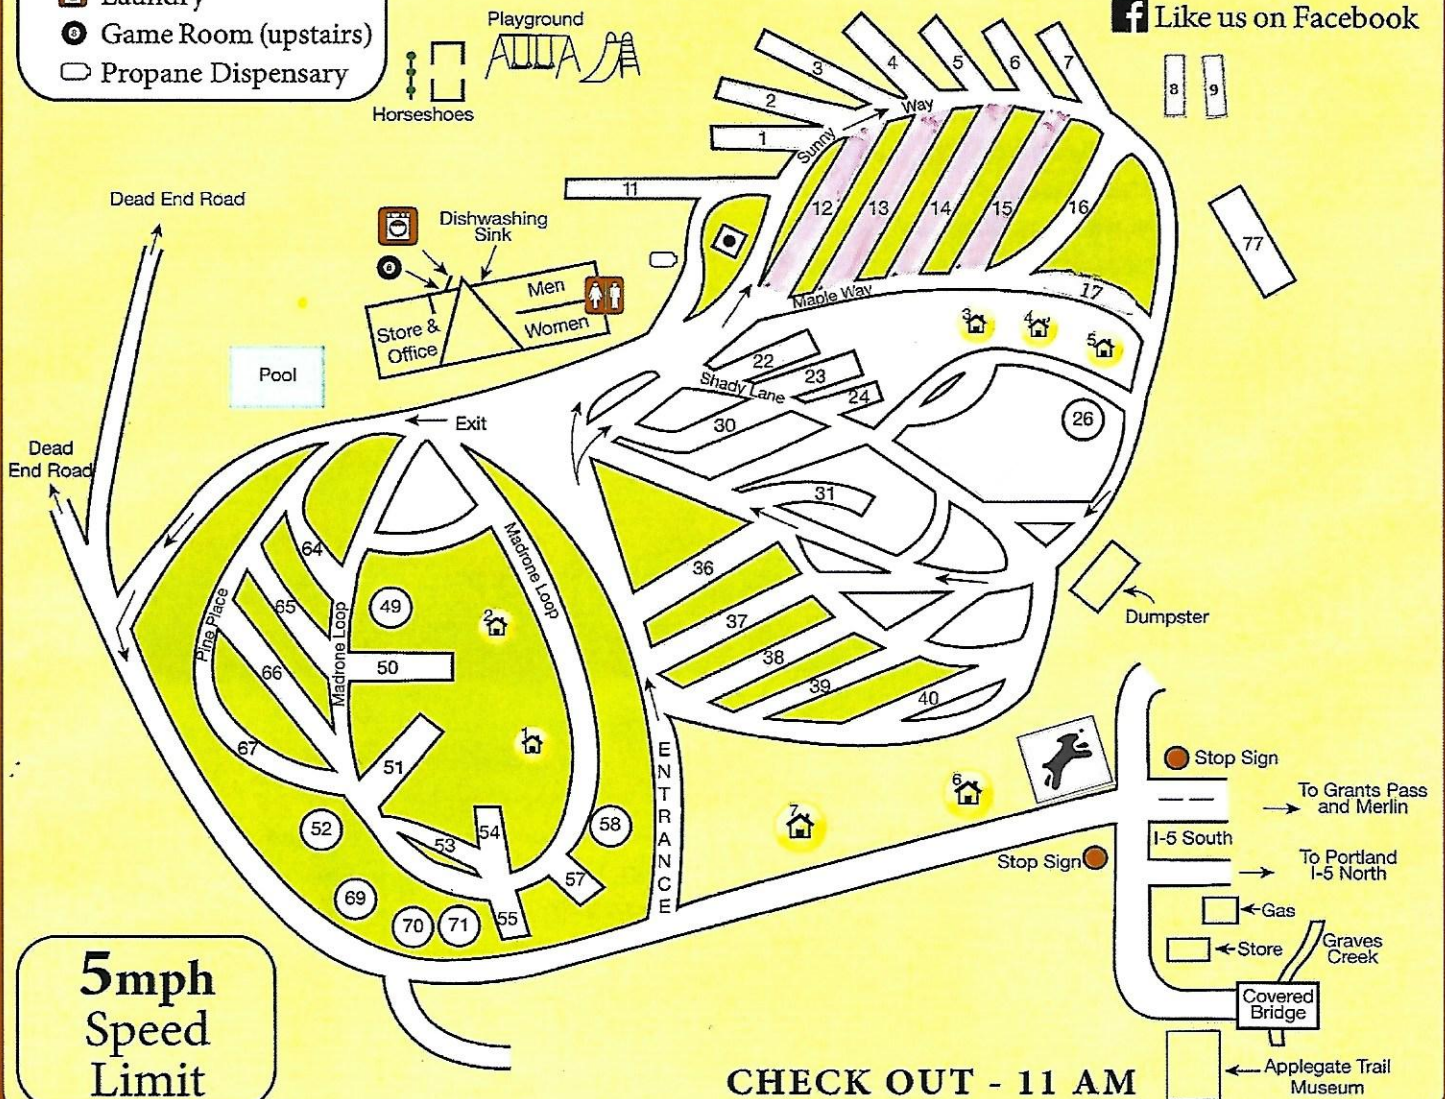

EMERGENCY NUMBER

911

FIRE • POLICE • AMBULANCE

Like us on Facebook

Legend

- Full Hook-ups
- Water & Elec.
- Tent Sites
- Cabins
- Dump Station
- Laundry
- Game Room (upstairs)
- Propane Dispensary

**5mph
Speed
Limit**

CHECK OUT - 11 AM