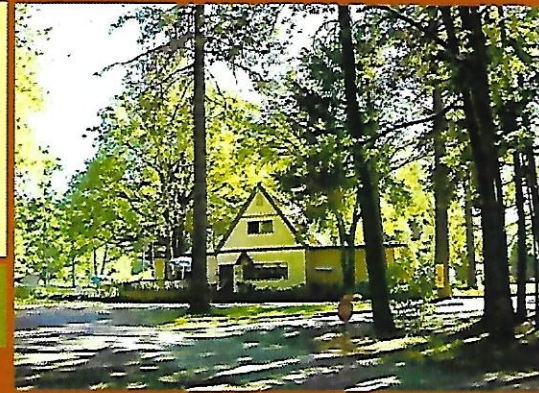

Welcome to Sunny Valley RV Park and Campground

140 Old Stage Road, Sunny Valley, OR 97497
sunnyvalleycampground.com

541.479.0209

Exit 71 on I-5

A Great Place to Check In To!

Please Register All Guests

Your Site # is _____